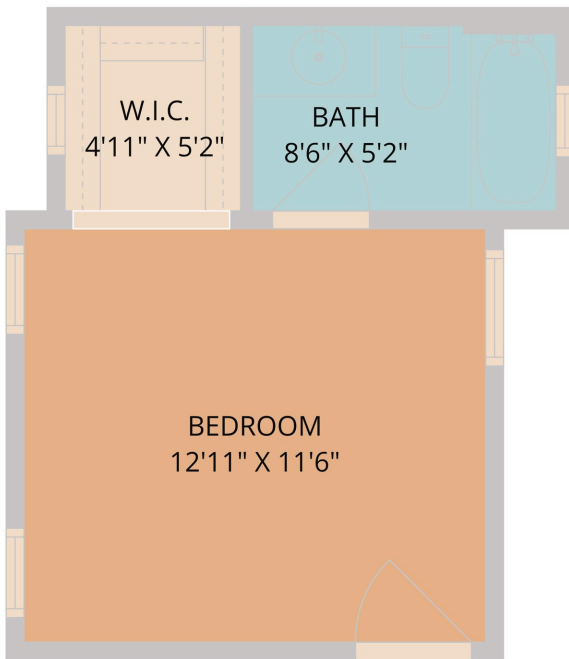

TWIST TOURS