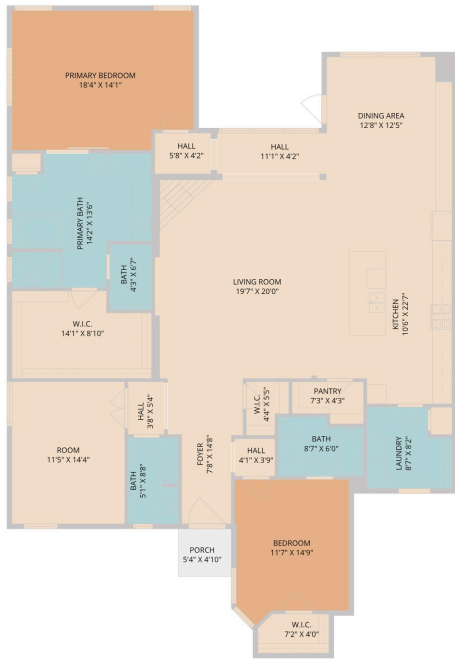

TWIST TOURS

TWIST TOURS

© 2026 331 Enterprises, LLC. All rights reserved. This floor plan is an approximation of existing structures and features and is provided for convenience only with the permission of the seller. All measurements are approximate and not guaranteed to be exact or to scale. Buyer should confirm measurements using their own sources.