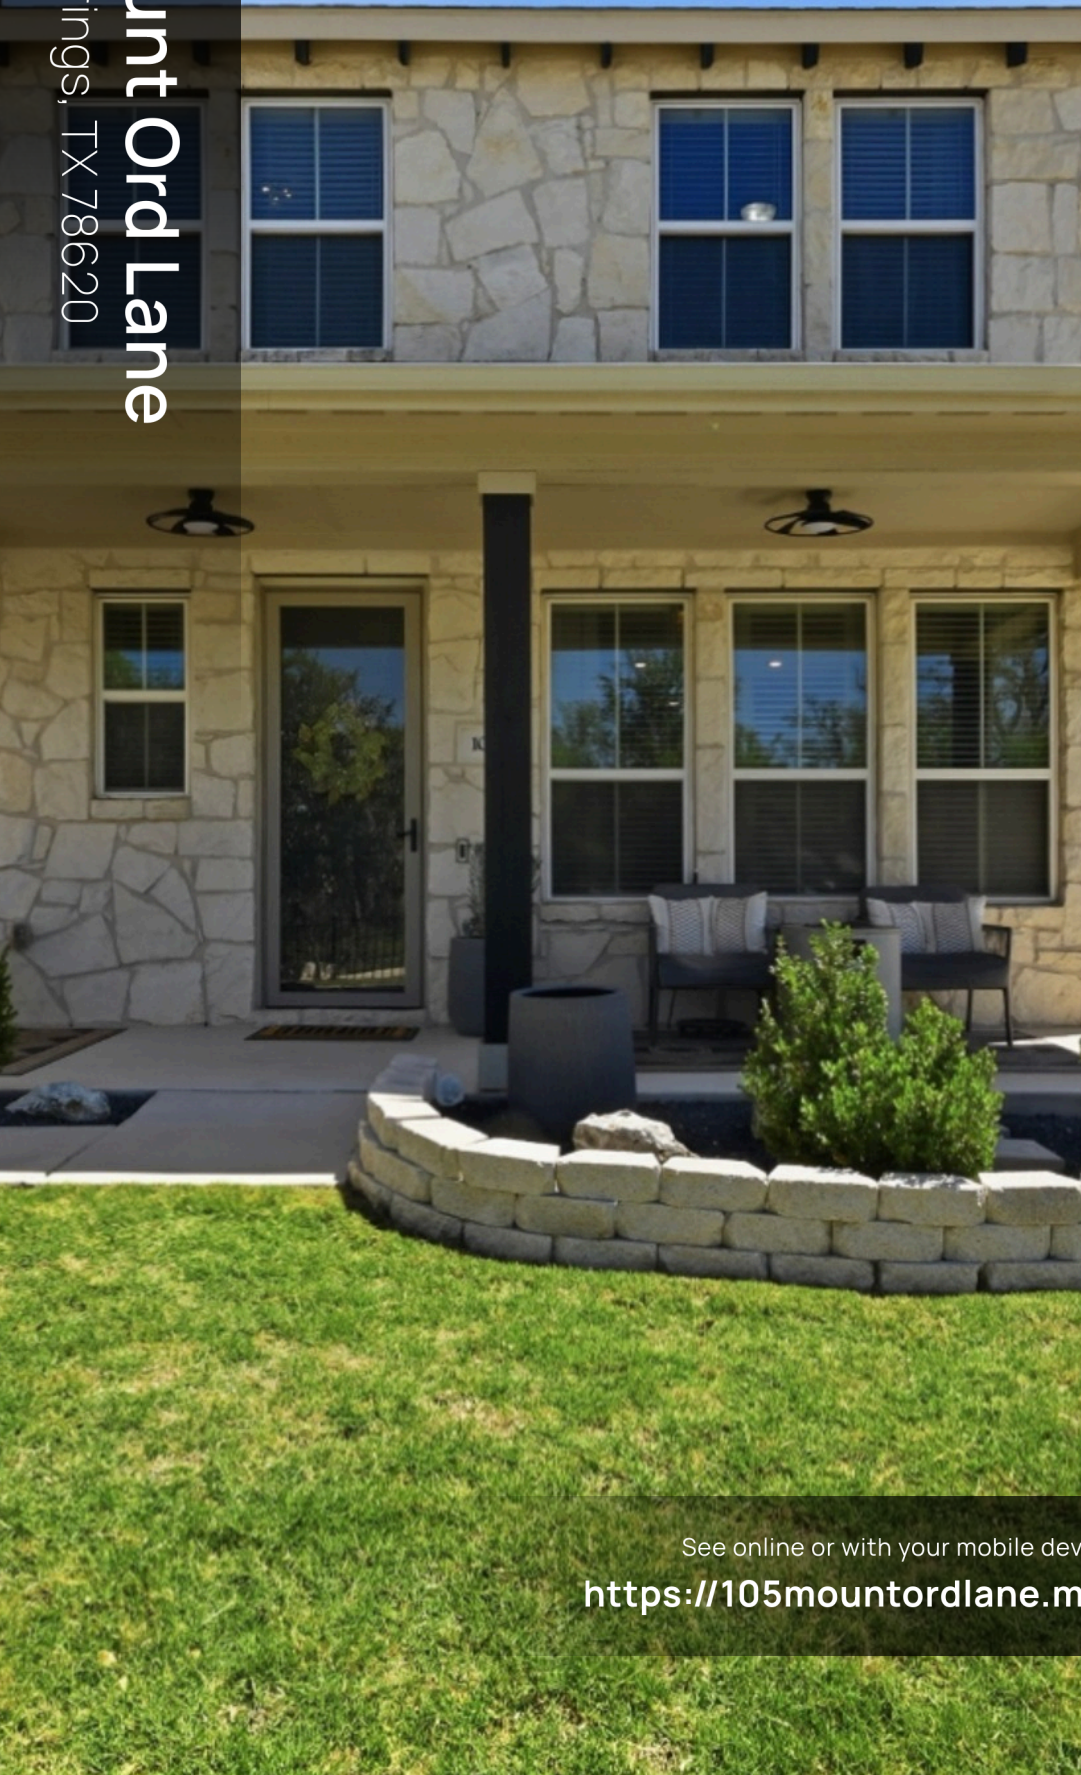

105 Mount Ord Lane
Dripping Springs, TX 78620

See online or with your mobile device:
<https://105mountordlane.mls.tours>

TWIST TOURS

Floor Plan Created By Cubicase App. Measurements Deemed Highly Reliable But Not Guaranteed.