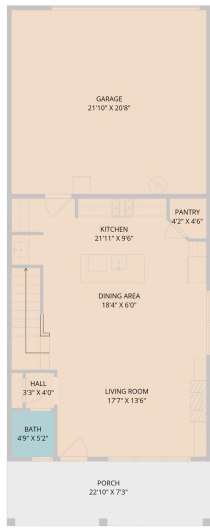

1ST FLOOR

2ND FLOOR