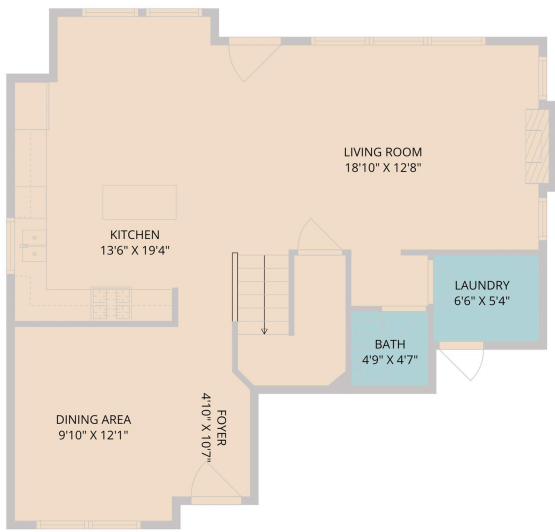

TWIST TOURS

TWIST TOURS

TWIST TOURS

© 2026 331 Enterprises, LLC. All rights reserved. This floor plan is an approximation of existing structures and features and is provided for convenience only with the permission of the seller. All measurements are approximate and not guaranteed to be exact or to scale. Buyer should confirm measurements using their own sources.