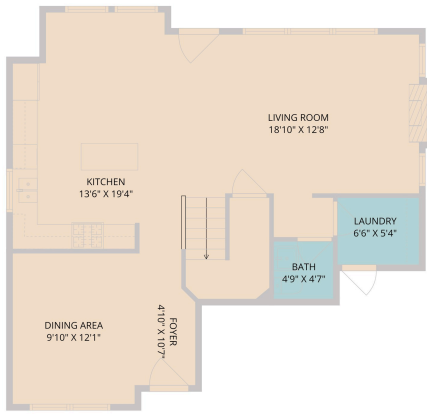

TWIST TOURS