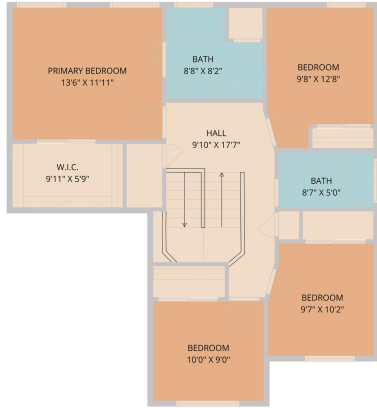

TWIST TOURS