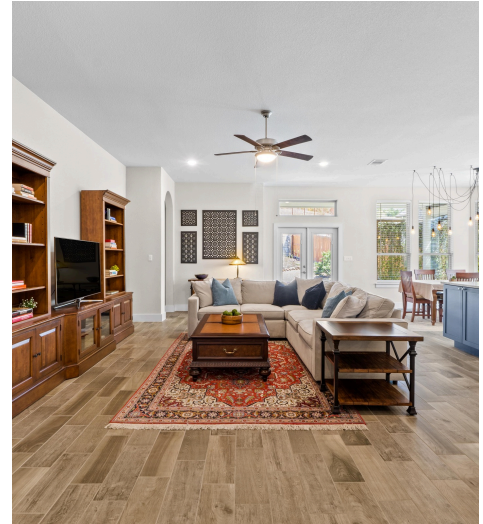

17808 Limestone Spring Lane o
VLG O THE HLS, TX 78738

See online or with your mobile device:
<https://17808limestonespringlaneo.mls.tours>

The Papasan Properties Group

☎ (512) 330-1004

✉ listings@papasanproperties.com