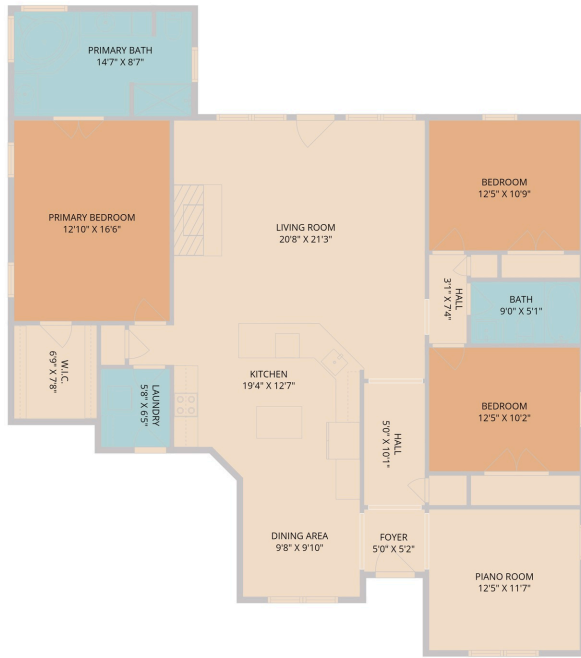

**TWIST
TOURS**

© 2026 331 Enterprises, LLC. All rights reserved. This floor plan is an approximation of existing structures and features and is provided for convenience only with the permission of the seller. All measurements are approximate and not guaranteed to be exact or to scale. Buyer should confirm measurements using their own sources.