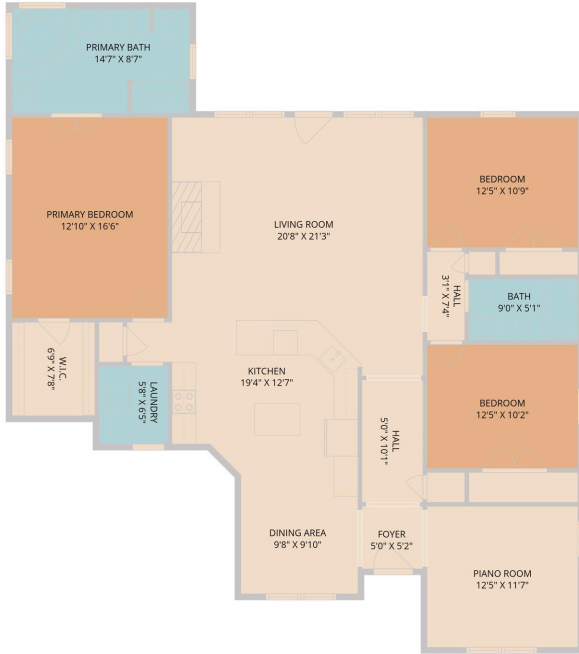

**TWIST
TOURS**

Diane Waters

Realtor

📞 512-657-4750

✉️ dianewaters@kw.com

© 2026 331 Enterprises, LLC. All rights reserved. This floor plan is an approximation of existing structures and features and is provided for convenience only with the permission of the seller. All measurements are approximate and not guaranteed to be exact or to scale. Buyer should confirm measurements using their own sources.