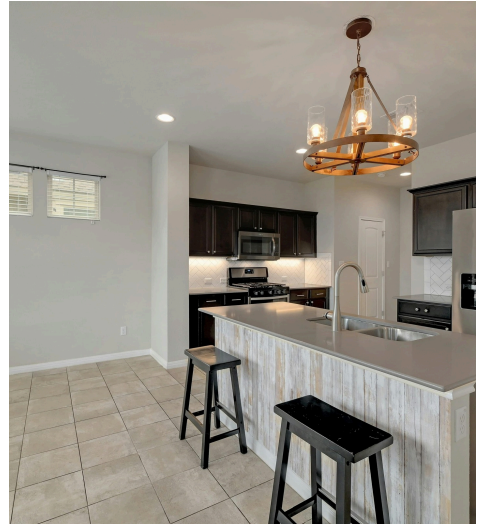

702 Nautical Loop  
Kyle, TX 78640

See online or with your mobile device:  
<https://702nauticalloop.mls.tours>

**Dee Thomas**

**REALTOR**

📞 (512) 298-5903

✉️ [dee@txaustinhomesales.com](mailto:dee@txaustinhomesales.com)