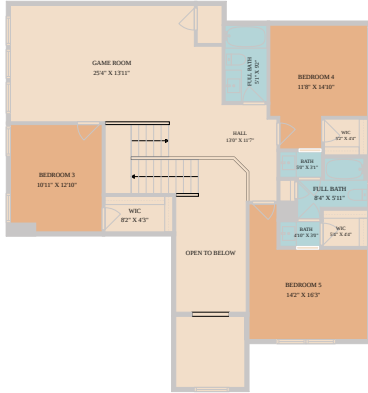

TWIST TOURS