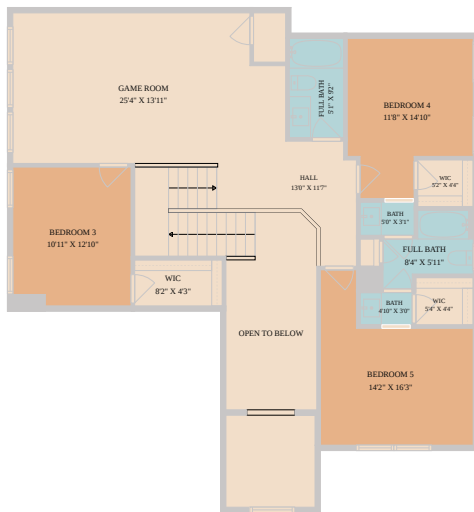

TWIST TOURS

TWIST TOURS

TWIST TOURS

© 2026 331 Enterprises, LLC. All rights reserved. This floor plan is an approximation of existing structures and features and is provided for convenience only with the permission of the seller. All measurements are approximate and not guaranteed to be exact or to scale. Buyer should confirm measurements using their own sources.