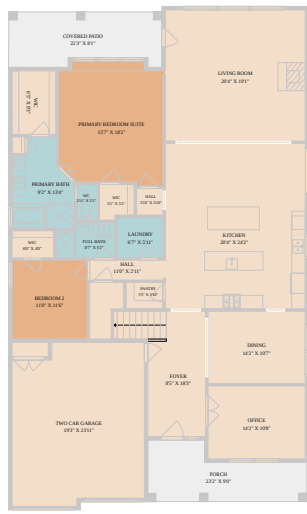

TWIST TOURS