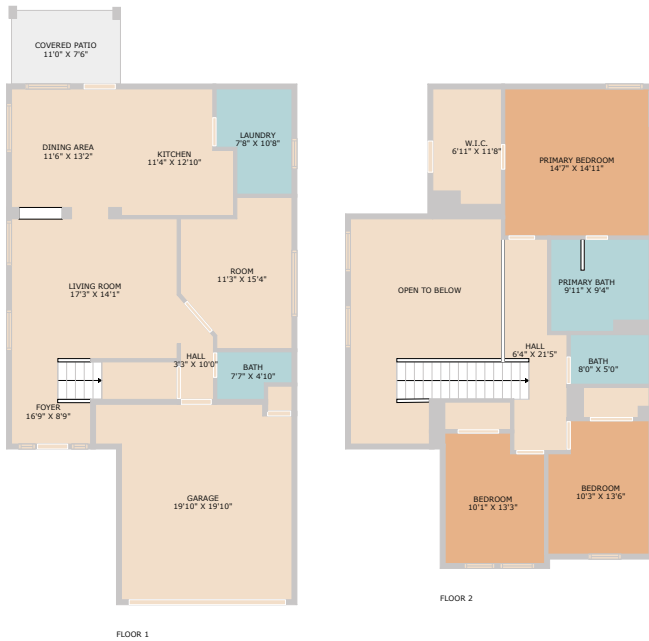

**TWIST
TOURS**

© 2025 TBD. All rights reserved. This floor plan is an approximation of existing structures and features and is provided for convenience only with the permission of the seller. All measurements are approximate and not guaranteed to be exact or to scale. Buyer should confirm measurements using their own sources.