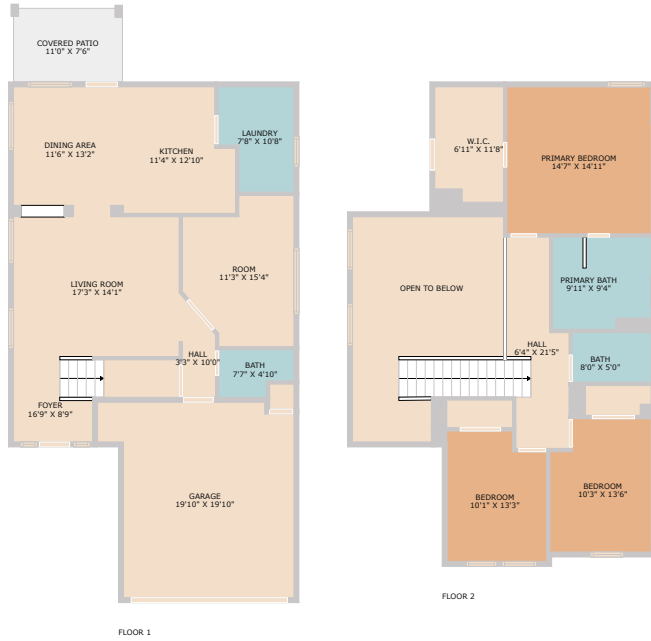

TWIST
TOURS

Dee Thomas

REALTOR

📞 (512) 298-5903

✉️ dee@txaustinhomesales.com

🌐 www.txaustinhomesales.com/

© 2025 TBD. All rights reserved. This floor plan is an approximation of existing structures and features and is provided for convenience only with the permission of the seller. All measurements are approximate and not guaranteed to be exact or to scale. Buyer should confirm measurements using their own sources.