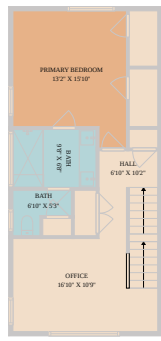

1ST FLOOR
TWIST TOURS

2ND FLOOR

3RD FLOOR

OPEN TO BELOW

TWIST TOURS

TWIST TOURS

TWIST TOURS

© 2026 331 Enterprises, LLC. All rights reserved. This floor plan is an approximation of existing structures and features and is provided for convenience only with the permission of the seller. All measurements are approximate and not guaranteed to be exact or to scale. Buyer should confirm measurements using their own sources.