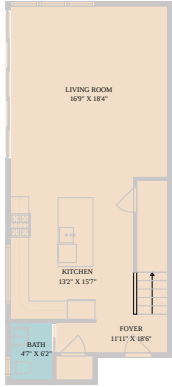

TWIST TOURS