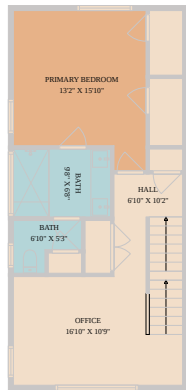

TWIST TOURS