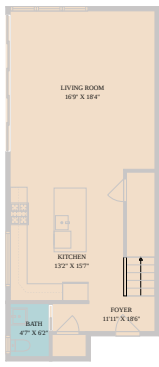

1ST FLOOR
TWIST TOURS