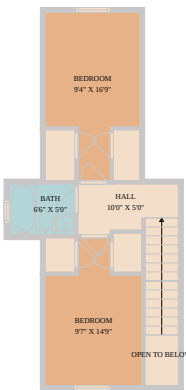

TWIST TOURS