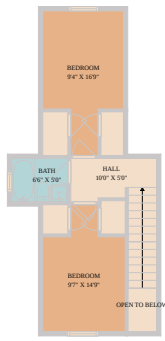

3RD FLOOR

OPEN TO BELOW