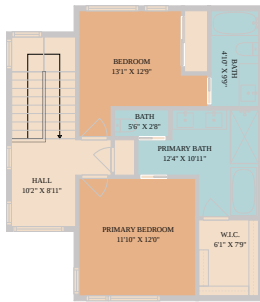

TWIST
TOURS