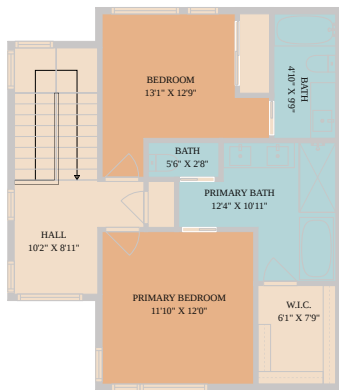

TWIST TOURS