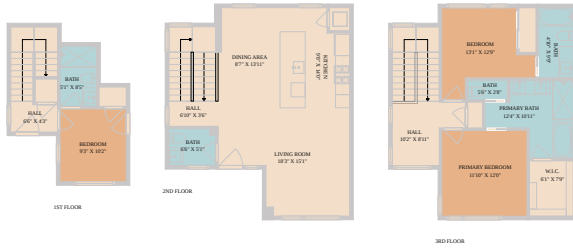

TWIST TOURS