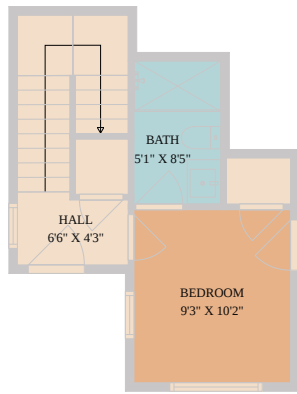

TWIST TOURS