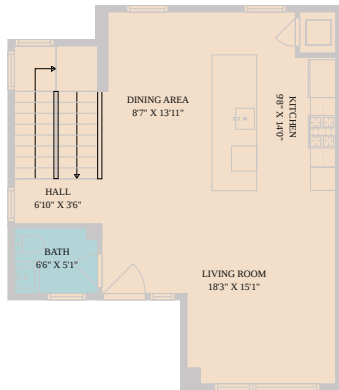

TWIST TOURS