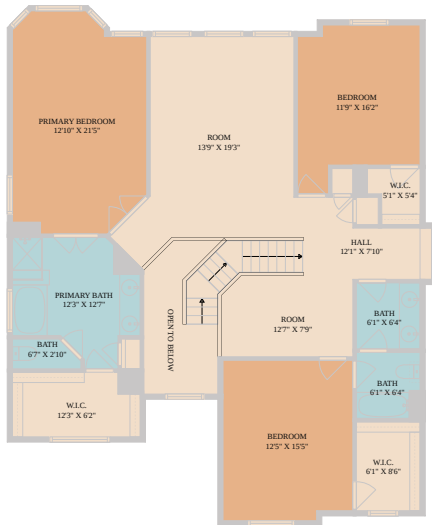

TWIST TOURS

TWIST TOURS