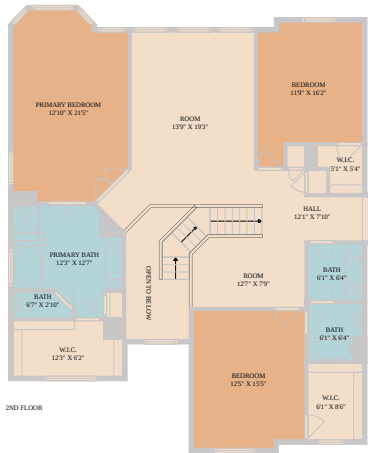

TWIST TOURS

1ST FLOOR

2ND FLOOR

TWIST TOURS

TWIST TOURS

© 2026 331 Enterprises, LLC. All rights reserved. This floor plan is an approximation of existing structures and features and is provided for convenience only with the permission of the seller. All measurements are approximate and not guaranteed to be exact or to scale. Buyer should confirm measurements using their own sources.