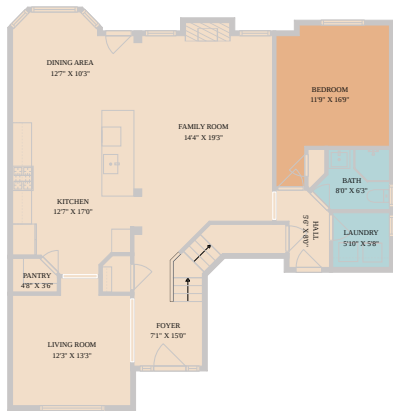

TWIST TOURS