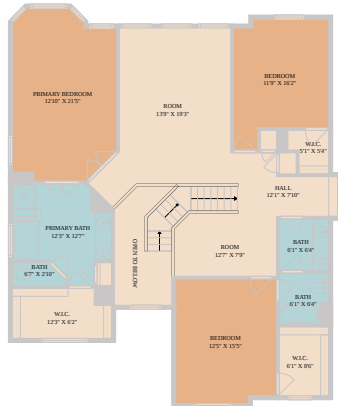

TWIST TOURS