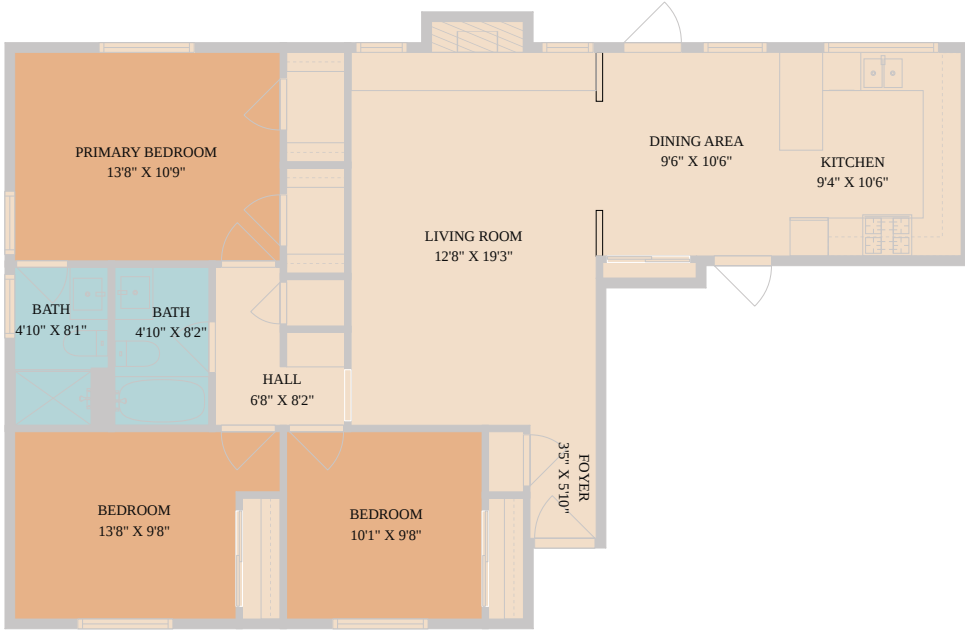

**TWIST
TOURS**

© 2026 331 Enterprises, LLC. All rights reserved. This floor plan is an approximation of existing structures and features and is provided for convenience only with the permission of the seller. All measurements are approximate and not guaranteed to be exact or to scale. Buyer should confirm measurements using their own sources.