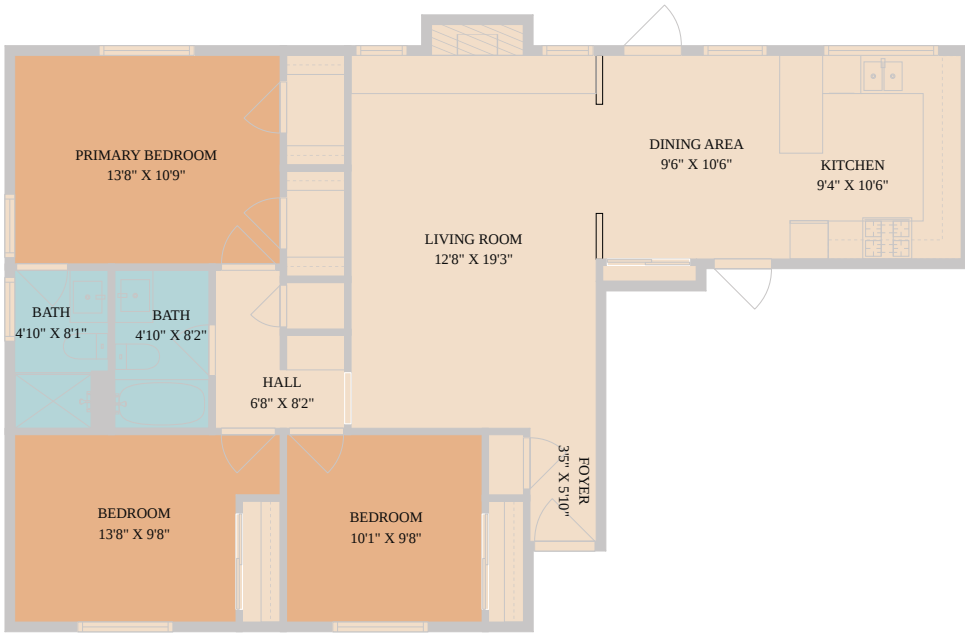

**TWIST
TOURS**

Rob Gordon

Listing Agent

☎ (512)809-2131

✉ Rob@BramlettPartners.com

🌐 bramlettpartners.com/agents/rob-gordon

© 2026 331 Enterprises, LLC. All rights reserved. This floor plan is an approximation of existing structures and features and is provided for convenience only with the permission of the seller. All measurements are approximate and not guaranteed to be exact or to scale. Buyer should confirm measurements using their own sources.