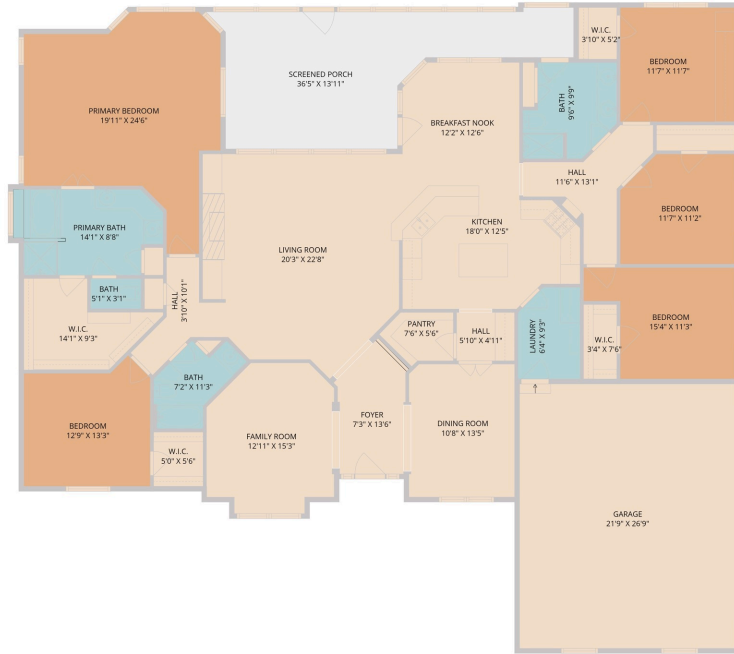

**TWIST
TOURS**

Elva Talley

Realtor

📞 512-608-3130

✉ etalley18@yahoo.com

🌐 erabrokers.com/

© 2026 331 Enterprises, LLC. All rights reserved. This floor plan is an approximation of existing structures and features and is provided for convenience only with the permission of the seller. All measurements are approximate and not guaranteed to be exact or to scale. Buyer should confirm measurements using their own sources.