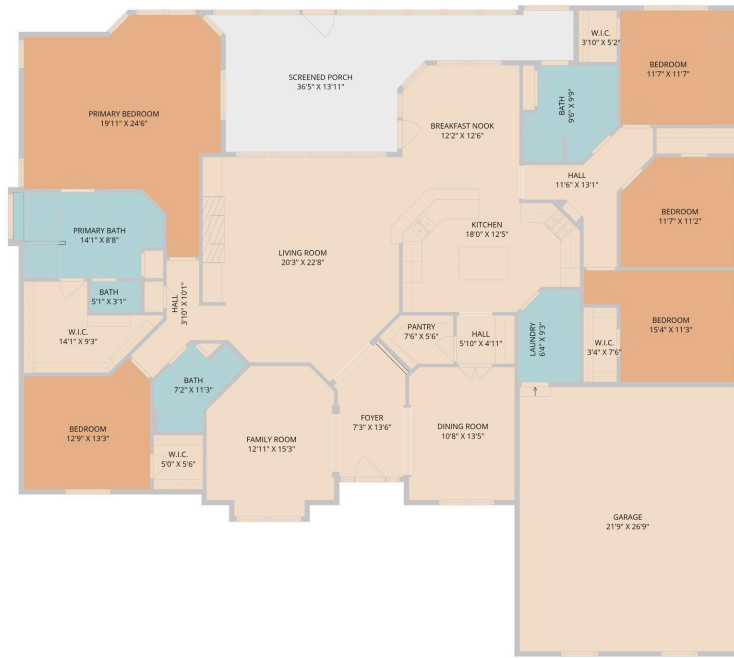

**TWIST
TOURS**

© 2026 331 Enterprises, LLC. All rights reserved. This floor plan is an approximation of existing structures and features and is provided for convenience only with the permission of the seller. All measurements are approximate and not guaranteed to be exact or to scale. Buyer should confirm measurements using their own sources.