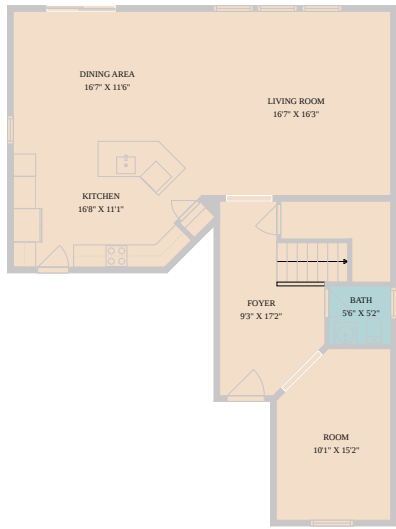

TWIST TOURS

TWIST TOURS

TWIST TOURS

© 2026 331 Enterprises, LLC. All rights reserved. This floor plan is an approximation of existing structures and features and is provided for convenience only with the permission of the seller. All measurements are approximate and not guaranteed to be exact or to scale. Buyer should confirm measurements using their own sources.