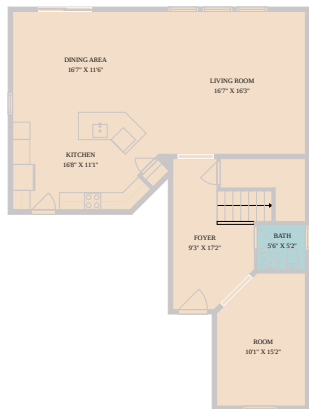

TWIST TOURS