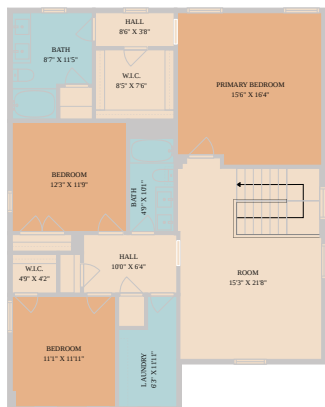

TWIST TOURS