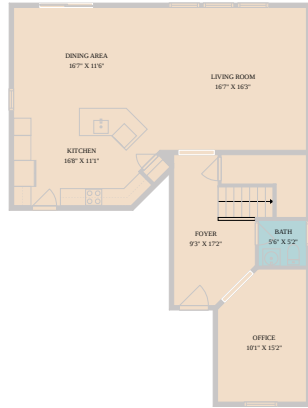

TWIST TOURS