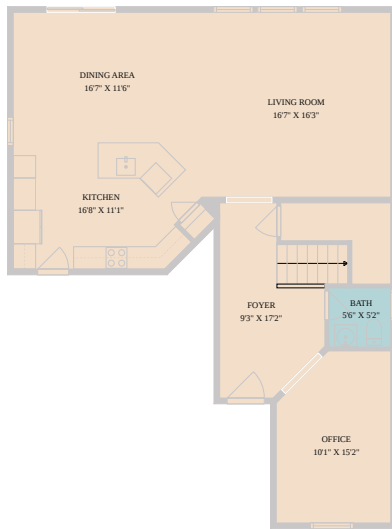

TWIST TOURS