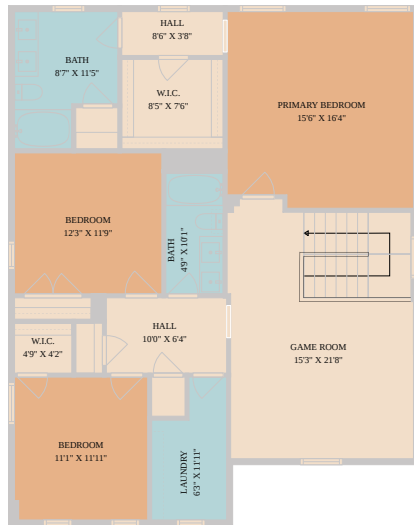

TWIST TOURS