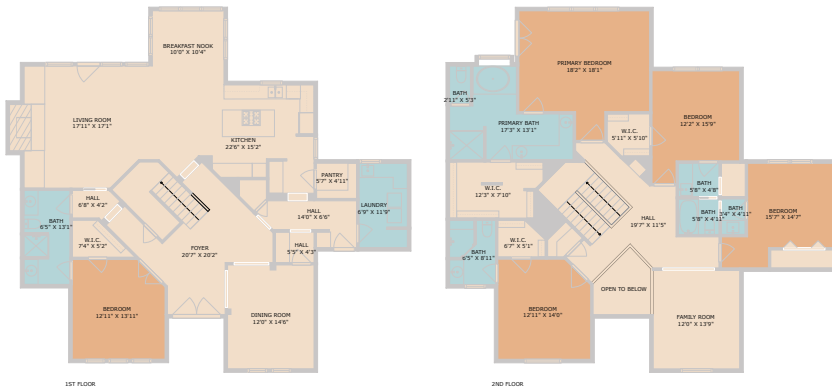

TWIST TOURS

TWIST TOURS