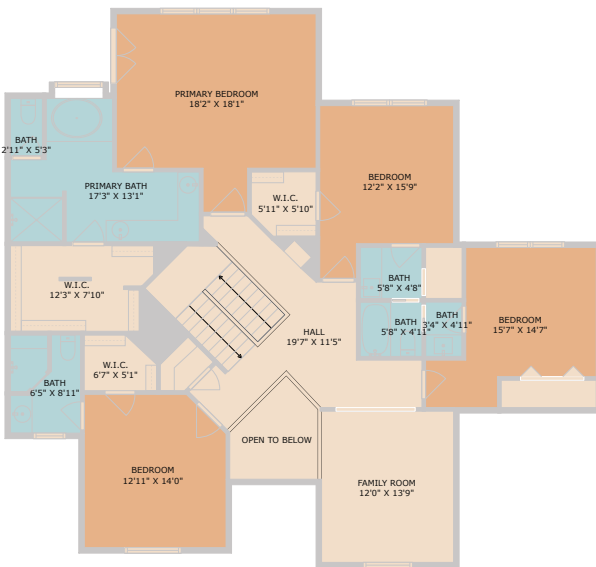

TWIST TOURS

© 2026 331 Enterprises, LLC. All rights reserved. This floor plan is an approximation of existing structures and features and is provided for convenience only with the permission of the seller. All measurements are approximate and not guaranteed to be exact or to scale. Buyer should confirm measurements using their own sources.