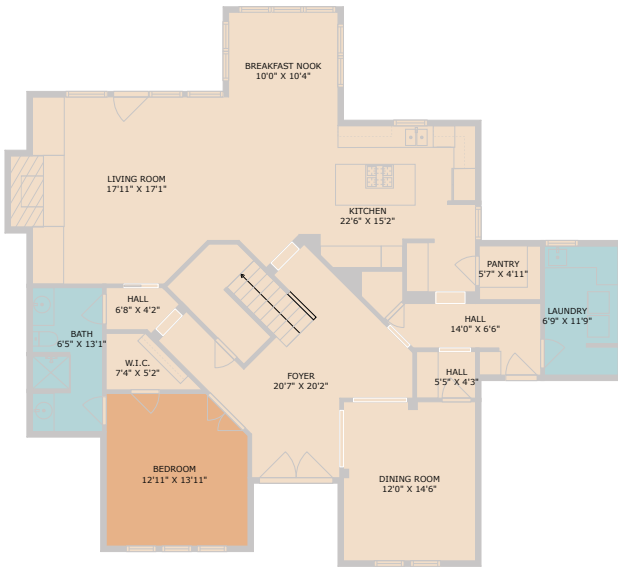

TWIST TOURS

TWIST TOURS

TWIST TOURS

© 2026 331 Enterprises, LLC. All rights reserved. This floor plan is an approximation of existing structures and features and is provided for convenience only with the permission of the seller. All measurements are approximate and not guaranteed to be exact or to scale. Buyer should confirm measurements using their own sources.