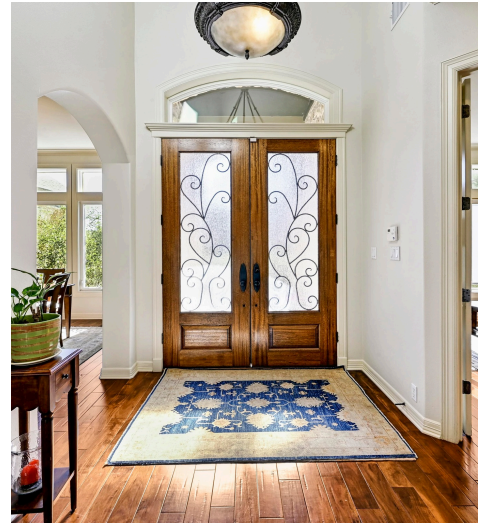

6708 Dogwood Creek Drive  
Austin, TX 78746

See online or with your mobile device:

<https://6708dogwoodcreekdrive.mls.tours>

**TWIST TOURS**

Floor Plan Created by Cubicasa App. Measurements Deemed Highly Reliable But Not Guaranteed.