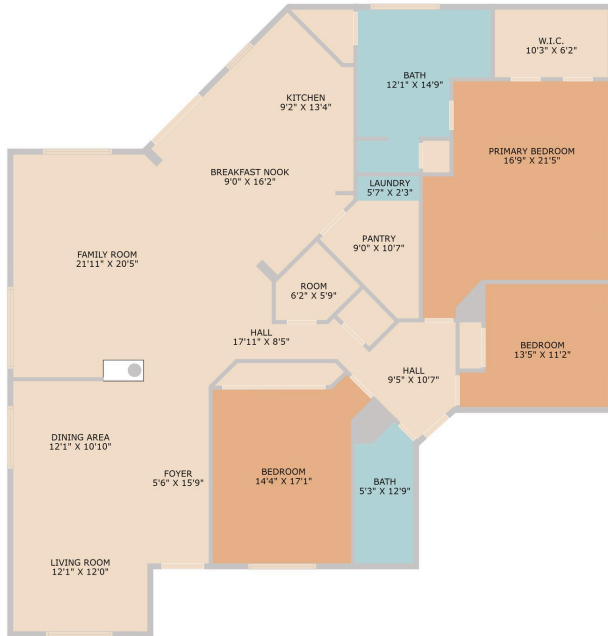

Hope Teel Colt

Team Leader

📞 903-641-3154

✉️ hopeteel@gmail.com

🌐 <https://www.hopelivesaustin.com>

© 2025 TBD. All rights reserved. This floor plan is an approximation of existing structures and features and is provided for convenience only with the permission of the seller. All measurements are approximate and not guaranteed to be exact or to scale. Buyer should confirm measurements using their own sources.