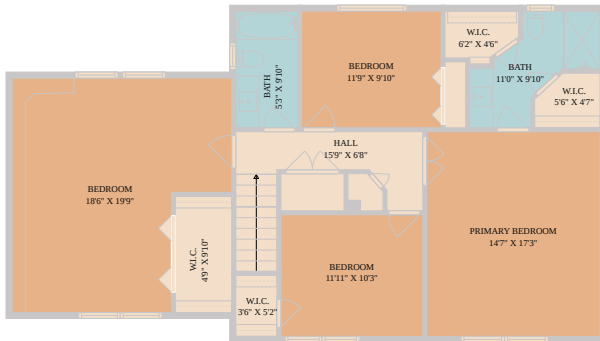

TWIST TOURS