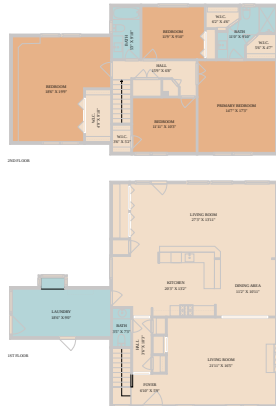

TWIST TOURS