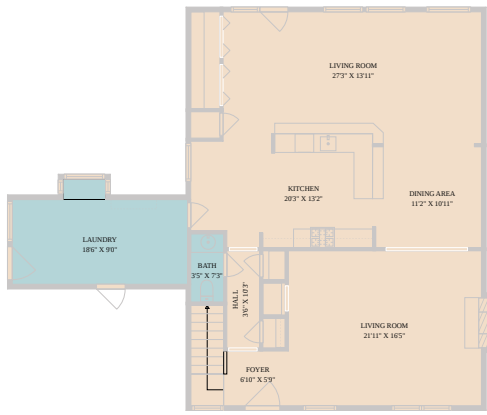

TWIST TOURS