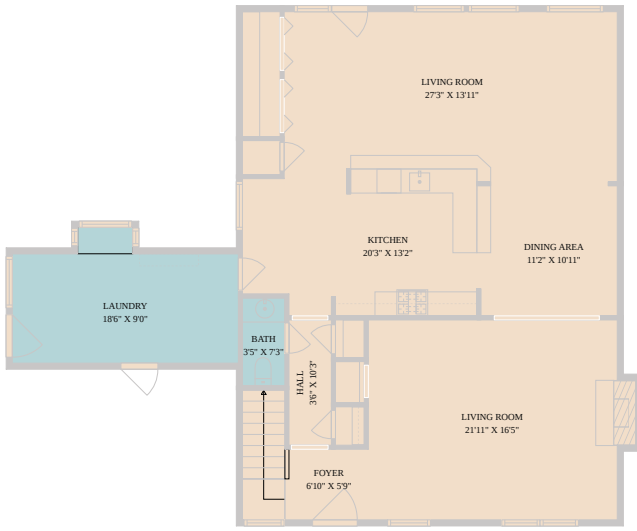

**TWIST
TOURS**