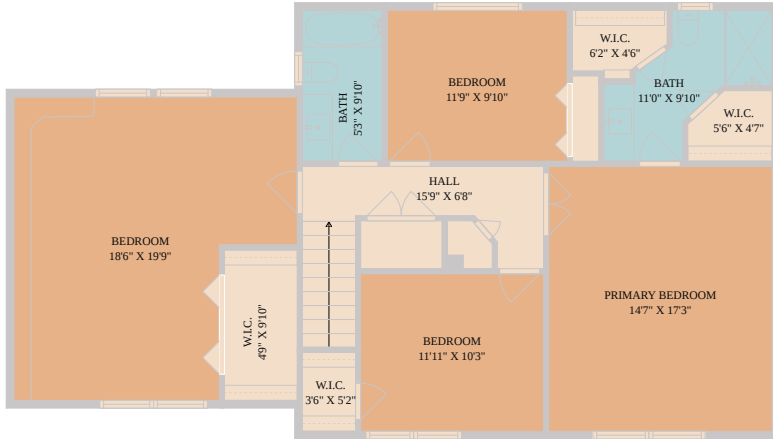

**TWIST
TOURS**

**TWIST
TOURS**

**TWIST
TOURS**

© 2026 331 Enterprises, LLC. All rights reserved. This floor plan is an approximation of existing structures and features and is provided for convenience only with the permission of the seller. All measurements are approximate and not guaranteed to be exact or to scale. Buyer should confirm measurements using their own sources.