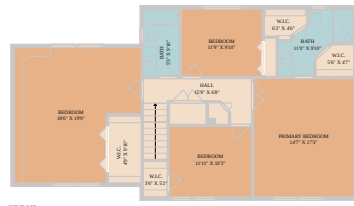

**TWIST
TOURS**

2ND FLOOR