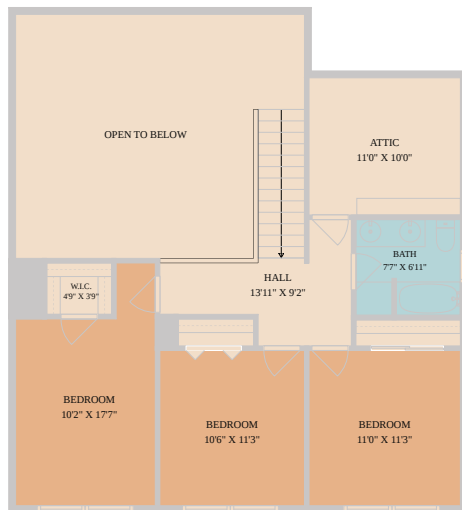

TWIST TOURS