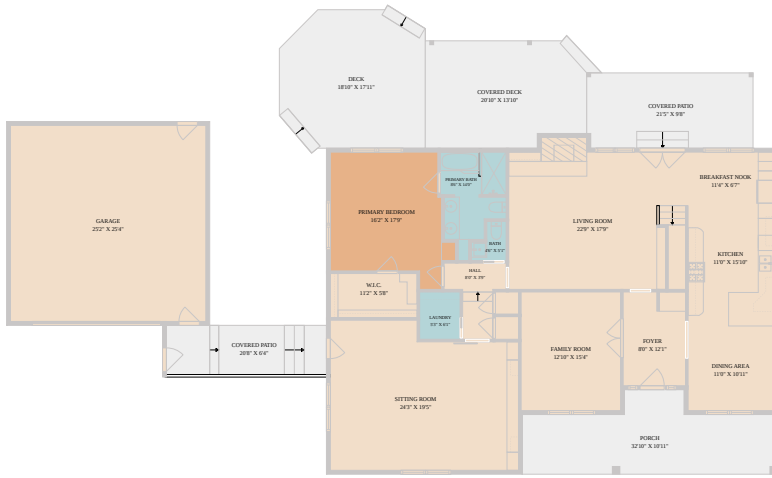

TWIST TOURS

TWIST TOURS

TWIST TOURS

© 2026 331 Enterprises, LLC. All rights reserved. This floor plan is an approximation of existing structures and features and is provided for convenience only with the permission of the seller. All measurements are approximate and not guaranteed to be exact or to scale. Buyer should confirm measurements using their own sources.