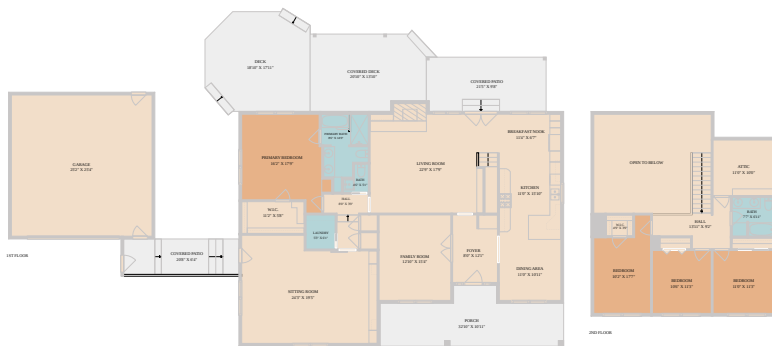

TWIST TOURS

TWIST TOURS