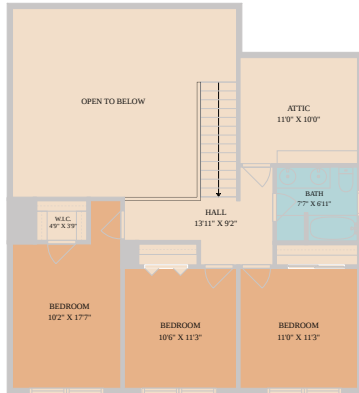

TWIST TOURS