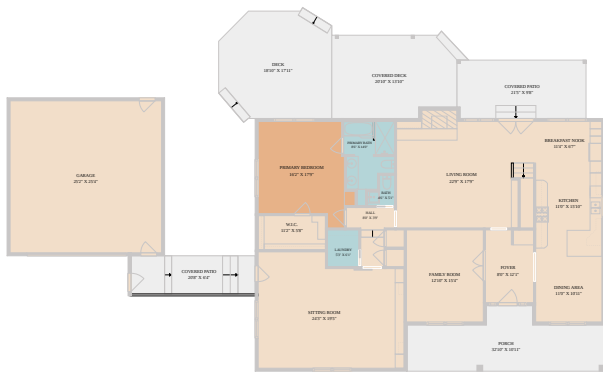

TWIST TOURS