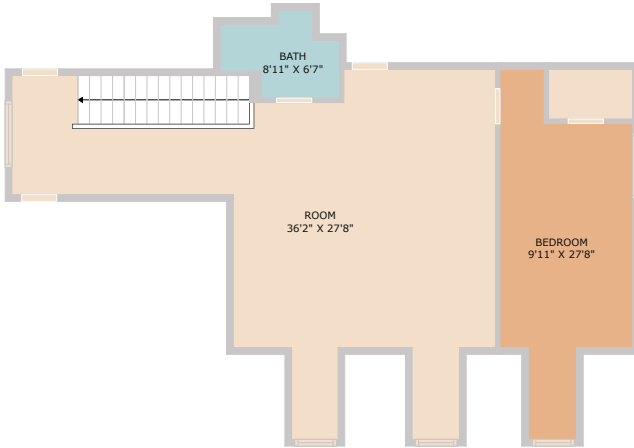

**TWIST
TOURS**