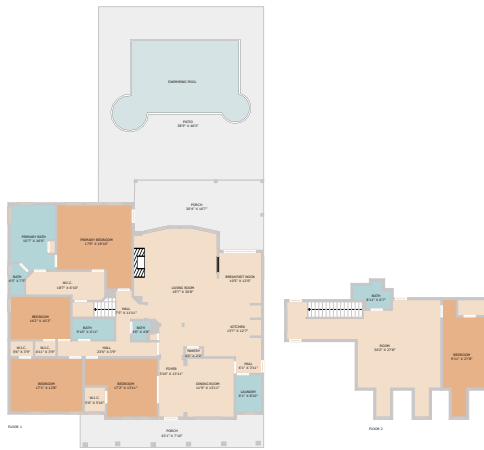

**TWIST
TOURS**