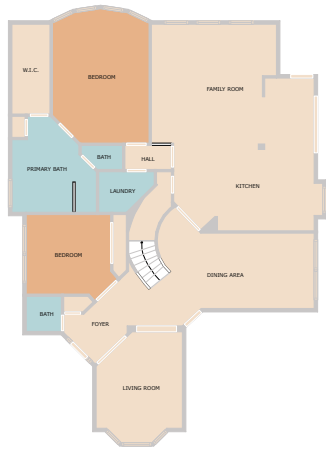

**TWIST
TOURS**