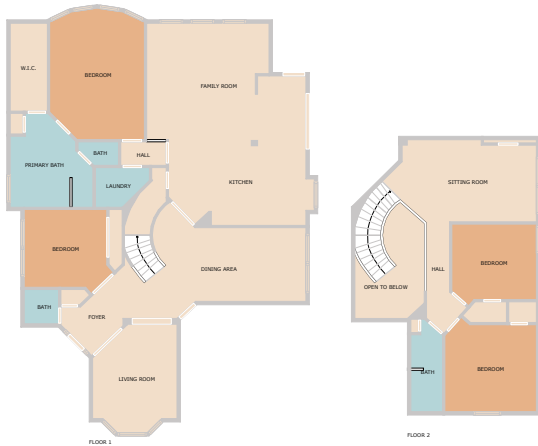

**TWIST
TOURS**