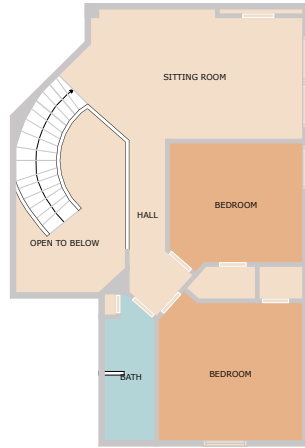

**TWIST
TOURS**