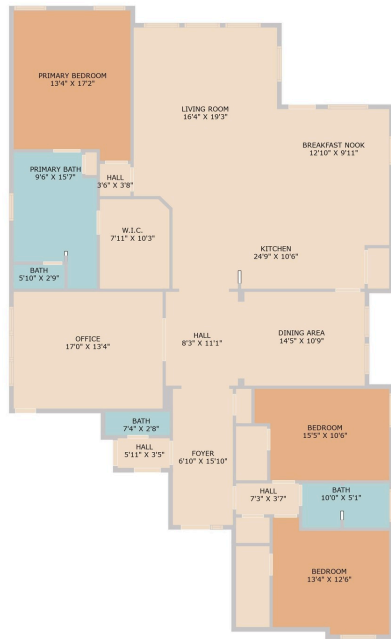

19909 Abigail Way  
Pflugerville, TX 78660

See online or with your mobile device:  
<https://19909abigailway.mls.tours>

Floor Plan Created By Cubicasa App. Measurements Deemed Highly Reliable But Not Guaranteed.

**TWIST  
TOURS**

© 2025 TBD. All rights reserved. This floor plan is an approximation of existing structures and features and is provided for convenience only with the permission of the seller. All measurements are approximate and not guaranteed to be exact or to scale. Buyer should confirm measurements using their own sources.