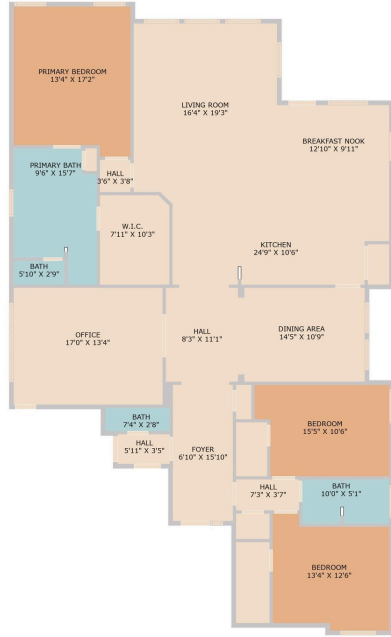

Pascal Munnely, REALTOR

Broker Associate, REALTOR®

📞 5126194332

✉️ pascal@dmx.com

🌐 pascalmunnely.kw.com/

© 2025 TBD. All rights reserved. This floor plan is an approximation of existing structures and features and is provided for convenience only with the permission of the seller. All measurements are approximate and not guaranteed to be exact or to scale. Buyer should confirm measurements using their own sources.