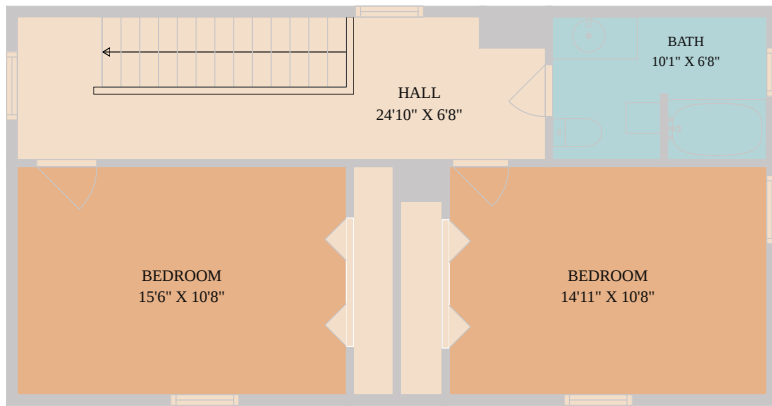

TWIST TOURS