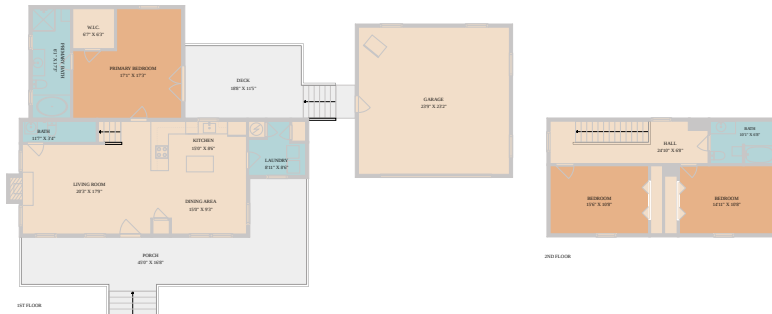

TWIST TOURS

TWIST TOURS