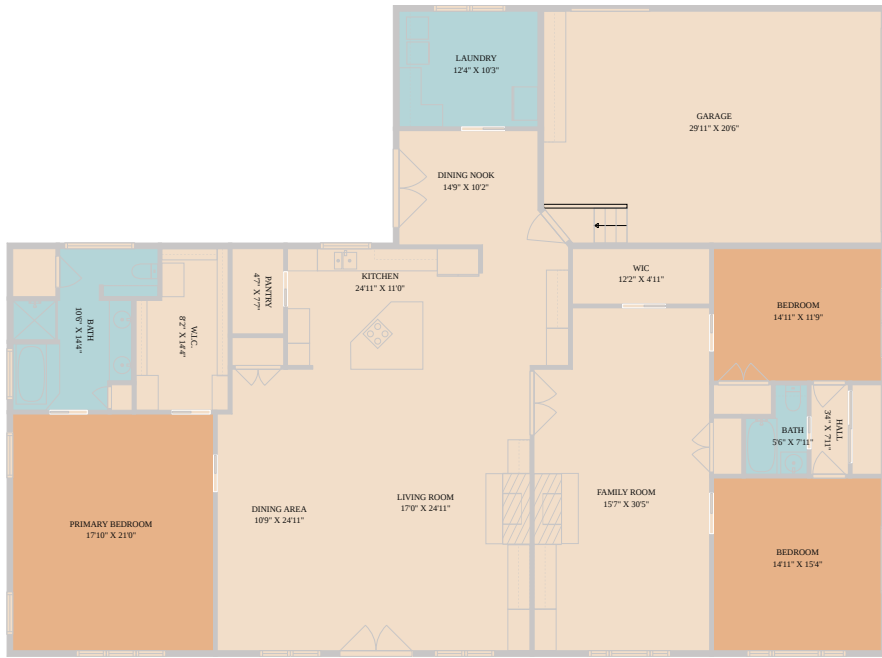

**TWIST
TOURS**

© 2026 331 Enterprises, LLC. All rights reserved. This floor plan is an approximation of existing structures and features and is provided for convenience only with the permission of the seller. All measurements are approximate and not guaranteed to be exact or to scale. Buyer should confirm measurements using their own sources.