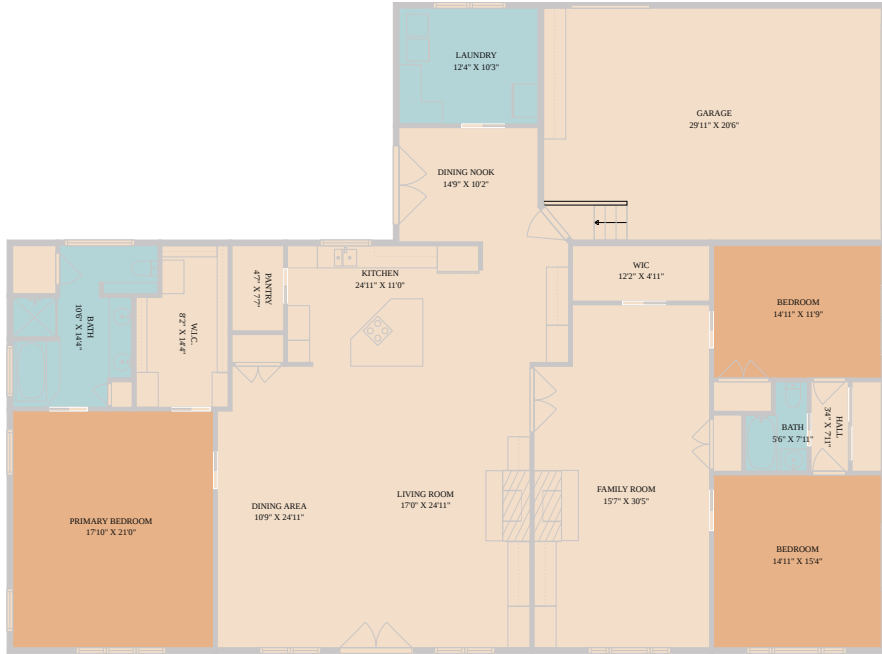

**TWIST
TOURS**

Mary Fladger

Sales Associate

📞 512-923-8011

✉ fladgerm@yahoo.com

🌐 randallmorrisandassociates.sites.c21.homes/

CENTURY 21
Randall Morris & Associates