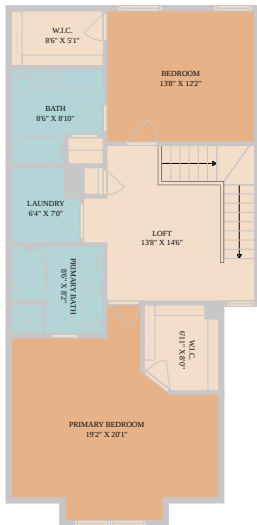

**TWIST
TOURS**

**TWIST
TOURS**