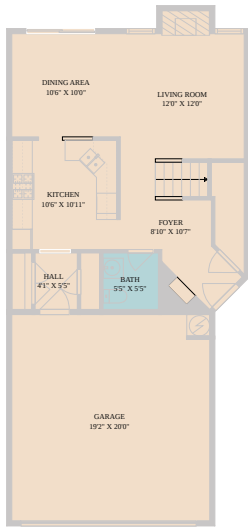

**TWIST
TOURS**

**TWIST
TOURS**

**TWIST
TOURS**

© 2026 331 Enterprises, LLC. All rights reserved. This floor plan is an approximation of existing structures and features and is provided for convenience only with the permission of the seller. All measurements are approximate and not guaranteed to be exact or to scale. Buyer should confirm measurements using their own sources.