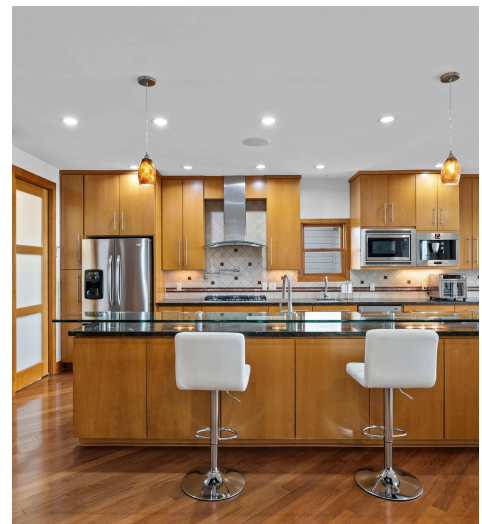

© 2025 TBD. All rights reserved. This floor plan is an approximation of existing structures and features and is provided for convenience only with the permission of the seller. All measurements are approximate and not guaranteed to be exact or to scale. Buyer should confirm measurements using their own sources.