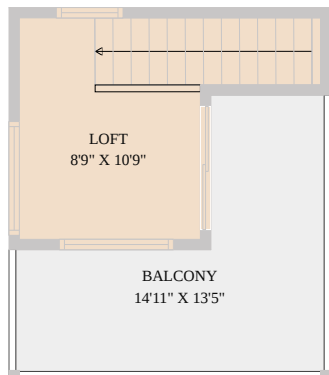

TWIST TOURS