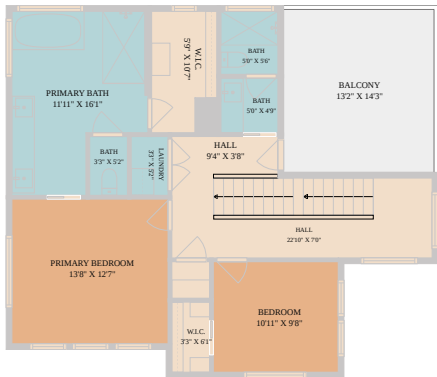

TWIST TOURS