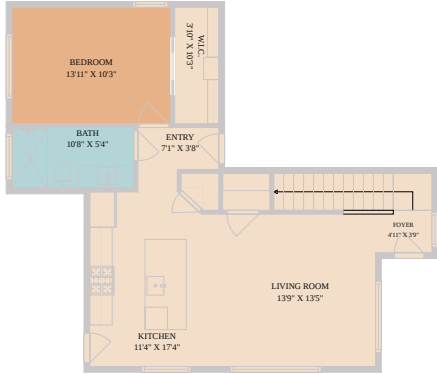

TWIST TOURS