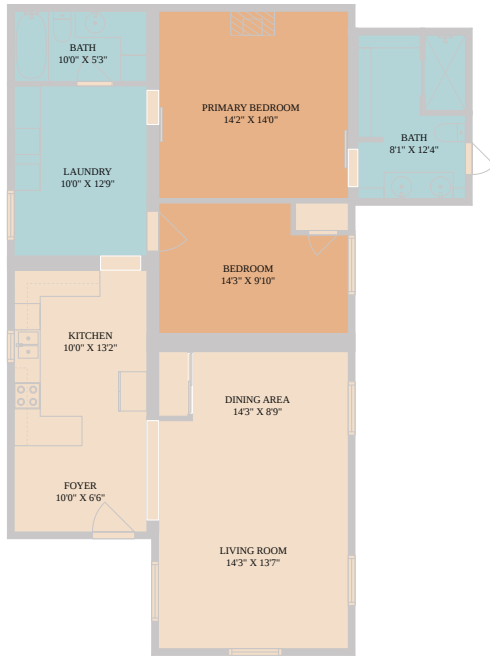

**TWIST
TOURS**

Matt Lewis

Associate Broker

📞 8305540175

✉️ matt@andersranchrealty.com

🌐 www.mattlewis-realtor.com

© 2026 331 Enterprises, LLC. All rights reserved. This floor plan is an approximation of existing structures and features and is provided for convenience only with the permission of the seller. All measurements are approximate and not guaranteed to be exact or to scale. Buyer should confirm measurements using their own sources.