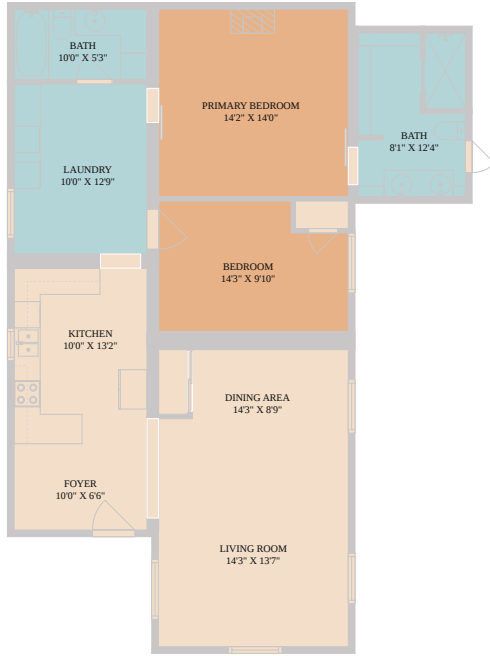

**TWIST
TOURS**