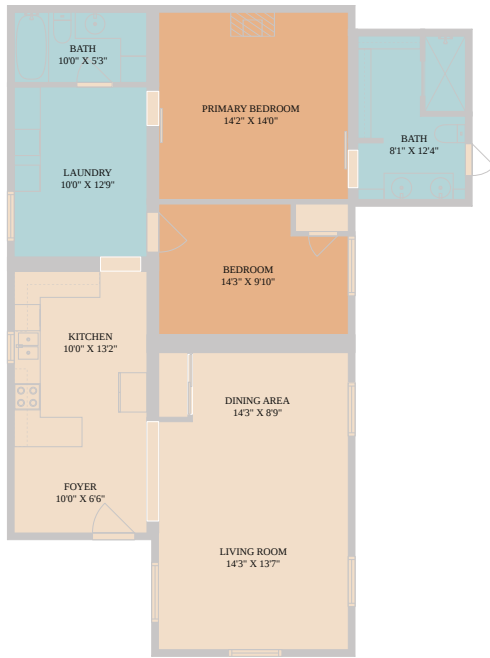

**TWIST
TOURS**

© 2026 331 Enterprises, LLC. All rights reserved. This floor plan is an approximation of existing structures and features and is provided for convenience only with the permission of the seller. All measurements are approximate and not guaranteed to be exact or to scale. Buyer should confirm measurements using their own sources.