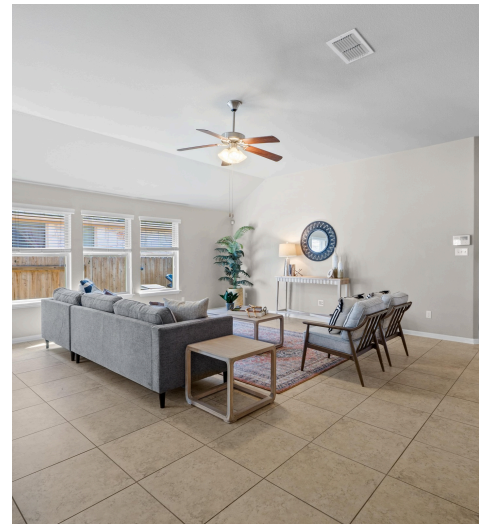

FLOOR 1

FLOOR 2

TOTAL: 2502 sq. ft
FLOOR 1: 1985 sq. ft, FLOOR 2: 517 sq. ft

© 2025 TBD. All rights reserved. This floor plan is an approximation of existing structures and features and is provided for convenience only with the permission of the seller. All measurements are approximate and not guaranteed to be exact or to scale. Buyer should confirm measurements using their own sources.