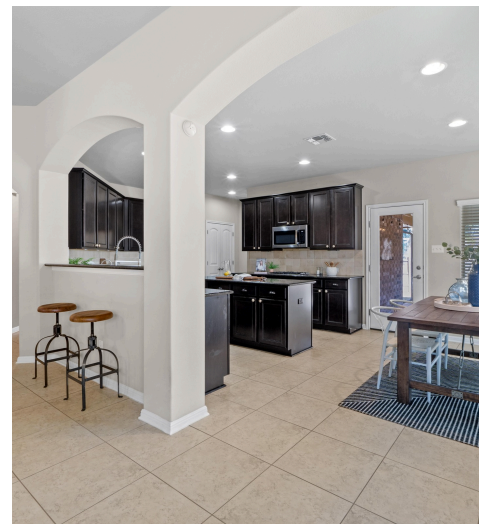

FLOOR 1

FLOOR 2

TOTAL: 2502 sq. ft
FLOOR 1: 1985 sq. ft, FLOOR 2: 517 sq. ft

© 2025 TBD. All rights reserved. This floor plan is an approximation of existing structures and features and is provided for convenience only with the permission of the seller. All measurements are approximate and not guaranteed to be exact or to scale. Buyer should confirm measurements using their own sources.