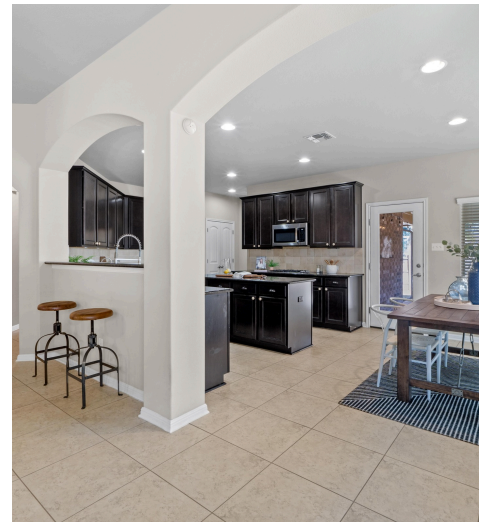

Clear Sail Crew

📞 512-333-0990

✉ crew@clearsailrealty.com

🌐 clearsailrealty.com

© 2025 TBD. All rights reserved. This floor plan is an approximation of existing structures and features and is provided for convenience only with the permission of the seller. All measurements are approximate and not guaranteed to be exact or to scale. Buyer should confirm measurements using their own sources.