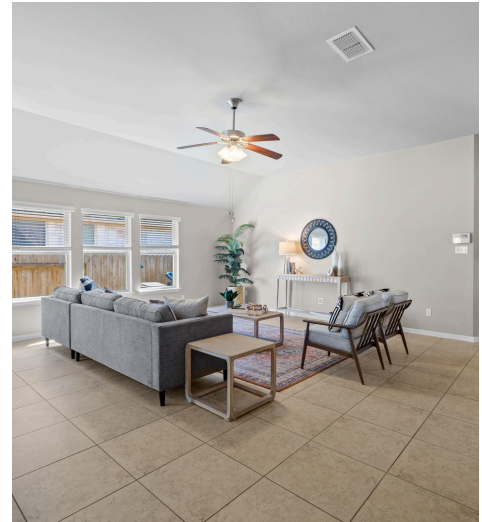

Clear Sail Crew

📞 512-333-0990

✉ crew@clearsailrealty.com

🌐 clearsailrealty.com

© 2025 TBD. All rights reserved. This floor plan is an approximation of existing structures and features and is provided for convenience only with the permission of the seller. All measurements are approximate and not guaranteed to be exact or to scale. Buyer should confirm measurements using their own sources.