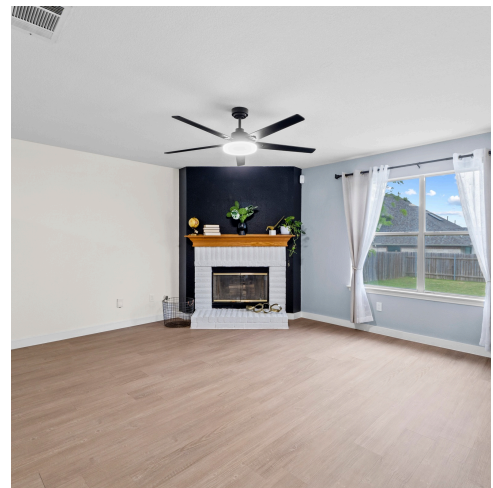

© 2026 331 Enterprises, LLC. All rights reserved. This floor plan is an approximation of existing structures and features and is provided for convenience only with the permission of the seller. All measurements are approximate and not guaranteed to be exact or to scale. Buyer should confirm measurements using their own sources.