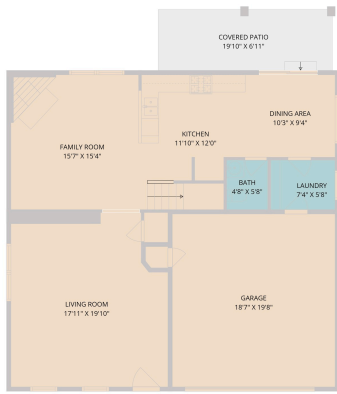

TWIST TOURS