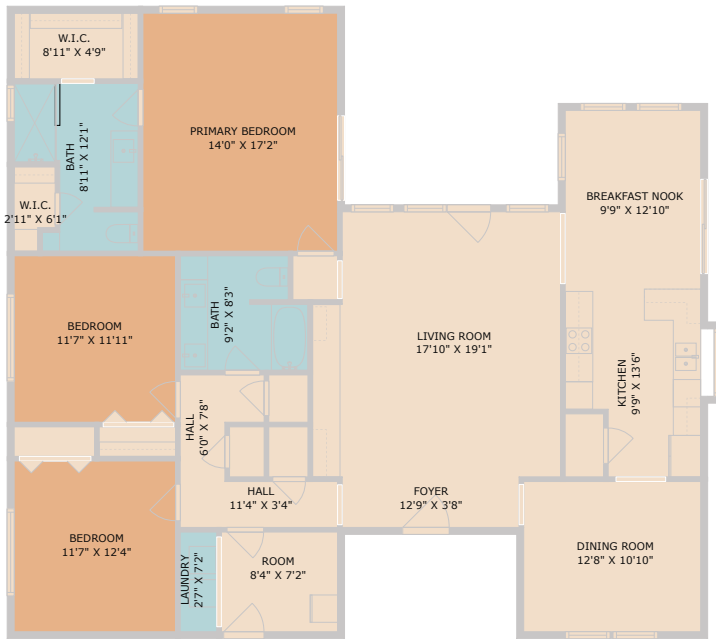

© 2025 331 Enterprises, LLC. All rights reserved. This floor plan is an approximation of existing structures and features and is provided for convenience only with the permission of the seller. All measurements are approximate and not guaranteed to be exact or to scale. Buyer should confirm measurements using their own sources.