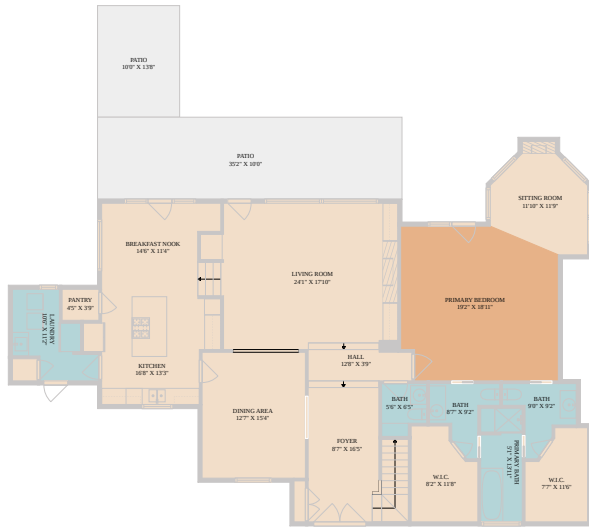

TWIST TOURS

TWIST TOURS

TWIST TOURS

© 2026 331 Enterprises, LLC. All rights reserved. This floor plan is an approximation of existing structures and features and is provided for convenience only with the permission of the seller. All measurements are approximate and not guaranteed to be exact or to scale. Buyer should confirm measurements using their own sources.